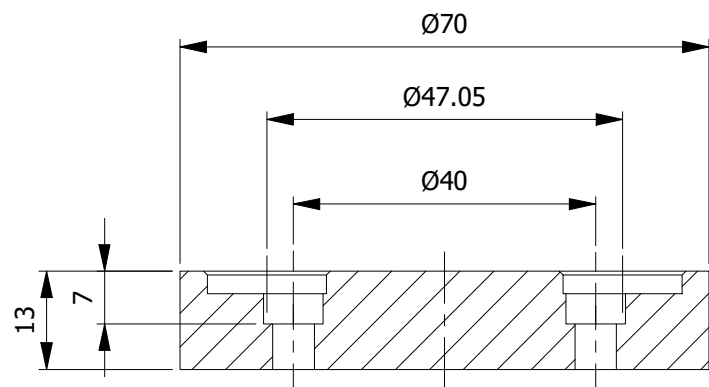

A-A (1 : 1)

B-B (1 : 1)

A (2 : 1)

Rainbow Robotics (1 : 1)

- Note
1. HEX NUT M5 x 0.8 : 4EA
 2. Hex Socket Head Cap Screw M6 : 4EA

			Havestance	
Author	Name	Date	Rainbow Robotics Flange	
Checked	Havestance	2022-02-04		
Approved				
			1 / 1	
			A3	