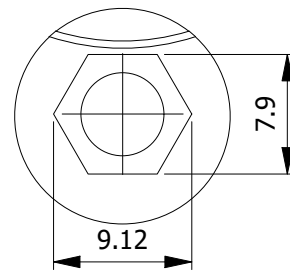

A-A (1 : 1)

B-B (1 : 1)

A (2 : 1)

Rainbow Robotics (1 : 1)

- Note
1. HEX NUT M5 x 0.8 : 4EA
 2. Hex Socket Head Cap Screw M6 : 4EA

			Havestance	
Author	Name	Date	Rainbow Robotics Flange	
Checked	Havestance	2022-02-04		
Approved				
			1 / 1	
			A3	